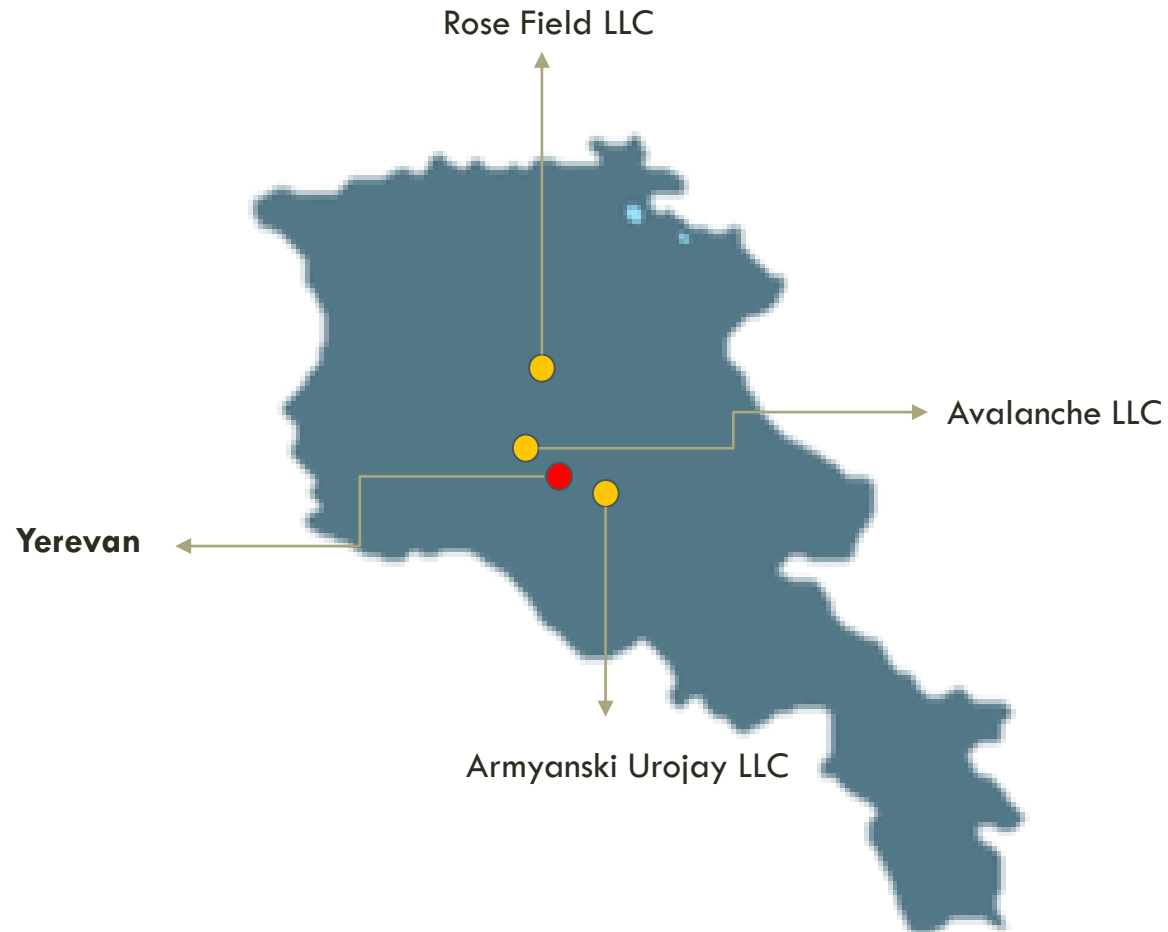

MAPPING OF ROSE GREENHOUSES IN ARMENIA