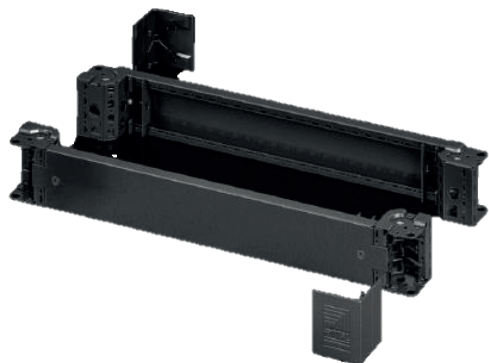

ELECTRICAL MAIN BOX

FRONT AND BACK RAL 9005