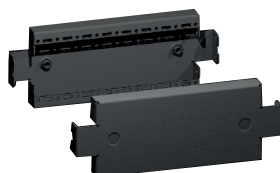

8640031

ART. CODE	WIDE (mm)	HIGH (mm)	DEEP (mm)	DOORS
5830600	600	1800	400	1
5841600	1200	1800	400	1
1050000	500	500	210	1
1350000	500	500	300	1
1039000	600	380	210	1
1058000	600	800	250	1
1073000	760	760	300	1

ART. CODE	DESCRIPTION	WIDE (mm)	HIGH (mm)
8640007	Base/plinth with trim panel, Front/Rear	1200	100
8640003	Base/plinth with trim panel, Front/Rear	800	100
8640002	Base/plinth with trim panel, Front/Rear	600	100
8640031	Base/plinth with trim panel, Side	400	100