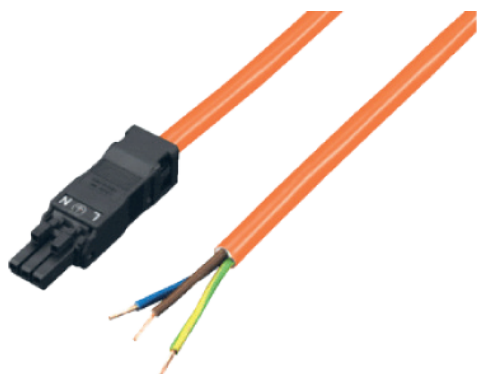

## CABLE FOR LED

ART. CODE	DESCRIPTION
2500500	Cable for Led