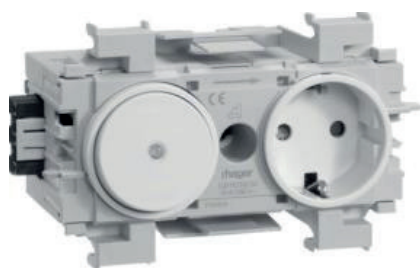

WCD 3x

4475831

4475775

SWITCH + WCD

4475796

4475761

COVER / RED

9694448

9694532

All rights reserved by iSiinitzan. Reproduction and distribution of any part of this document is prohibited.