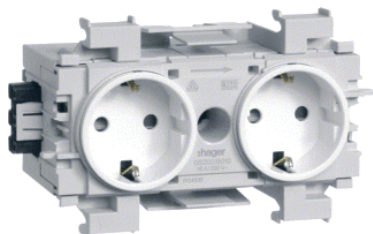

WCD 2x

4475817