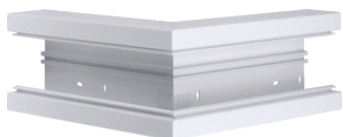

ART. CODE	DESCRIPTION
4475313	Corner