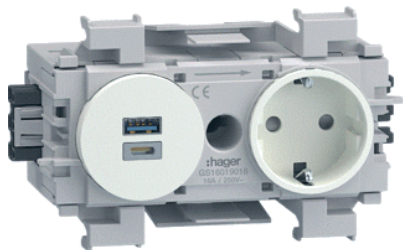

USB + USB C WCD

3543159