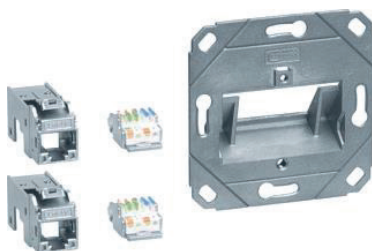

DATA 2x RJ45 CAT 6A

6705987

4475845

5182670

USB 2x

6705987

4544885

2813470

HDMI

6705987

3315428989

2815206

All rights reserved by iSiiNitzan. Reproduction and distribution of any part of this document is prohibited.